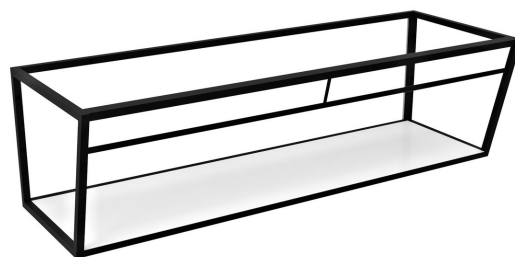

Order code: ARK210

**Size**

Width: 2084 mm

Height: 400 mm

Depth: 490 mm

**Properties**

Colour: White, Black

Material: MDF, Steel