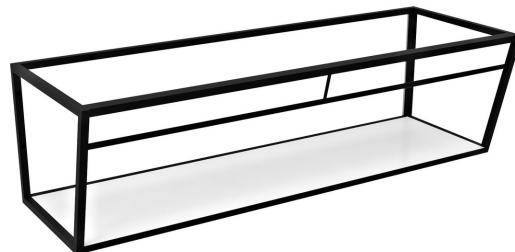

Order code: ARK200

**Basic information**

Brand: Sapho

**Size**

Width: 1984 mm

Height: 400 mm

Depth: 490 mm

**Properties**

Colour: White, Black

Material: MDF, Steel

Installation: Wall-Hung

Package contains: Mounting Kit

Weight / Piece: 36.9 kg

Packaging: 1 Piece

Warranty: 2 years

Technical sheet