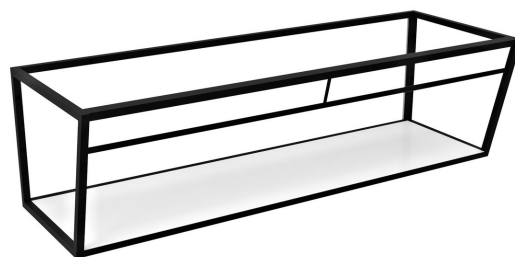

Order code: ARK200

Size

Width: 1984 mm

Height: 400 mm

Depth: 490 mm

Properties

Colour: White, Black

Material: MDF, Steel