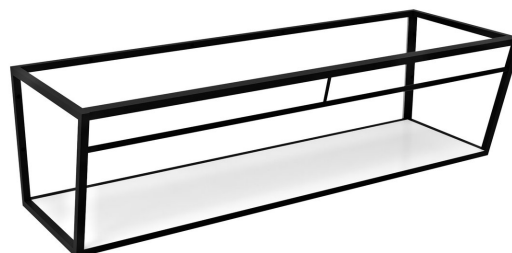

Order code: ARK190

Basic information

Brand: Sapho

Size

Width: 1884 mm

Height: 400 mm

Depth: 490 mm

Properties

Colour: White, Black

Material: MDF, Steel

Installation: Wall-Hung

Package contains: Mounting Kit

Weight / Piece: 35.0 kg

Packaging: 1 Piece

Warranty: 2 years

Technical sheet