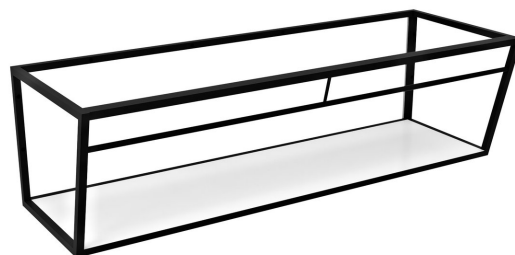

Order code: ARK190

Basic information

Brand: Sapho

Size

Width: 1884 mm

Height: 400 mm

Depth: 490 mm

Properties

Colour: White, Black

Material: MDF, Steel

Installation: Wall-Hung

Package contains: Mounting Kit

Weight / Piece: 35.0 kg

Packaging: 1 Piece

Warranty: 2 years

Technical sheet