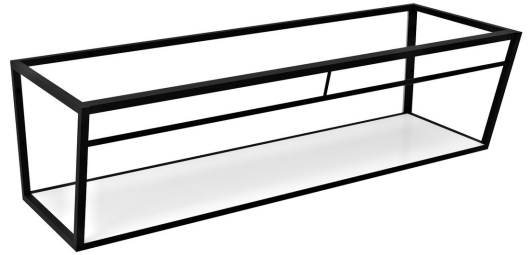

## ARUBA Bracket with Shelf 188,4x40x49 cm, black matt

Order code: ARK190

### Size

Width: 1884 mm

Height: 400 mm

Depth: 490 mm

### Properties

Colour: White, Black

Material: MDF, Steel

Warranty: 2 years