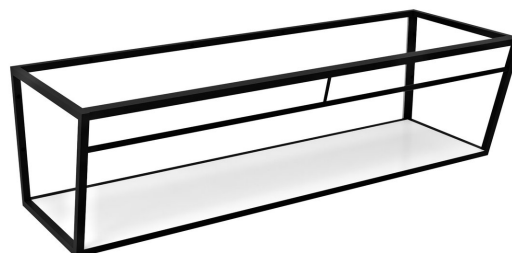

Order code: ARK180

Basic information

Brand: Sapho

Size

Width: 1784 mm

Height: 400 mm

Depth: 490 mm

Properties

Colour: White, Black

Material: MDF, Steel

Installation: Wall-Hung

Package contains: Mounting Kit

Weight / Piece: 33.1 kg

Packaging: 1 Piece

Warranty: 2 years

Technical sheet