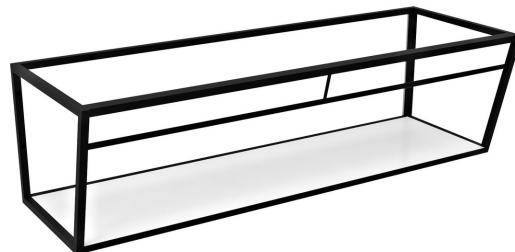

Order code: ARK180

Basic information

Brand: Sapho

Size

Width: 1784 mm

Height: 400 mm

Depth: 490 mm

Properties

Colour: White, Black

Material: MDF, Steel

Installation: Wall-Hung

Package contains: Mounting Kit

Weight / Piece: 33.1 kg

Packaging: 1 Piece

Warranty: 2 years

Technical sheet