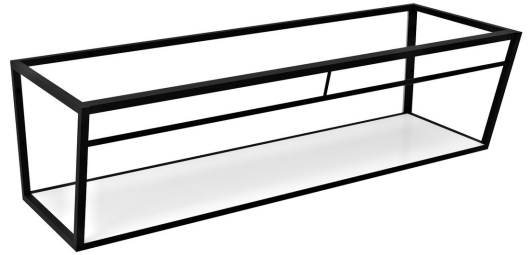

ARUBA Bracket with Shelf 178,4x40x49 cm, black matt

Order code: ARK180

Size

Width: 1784 mm

Height: 400 mm

Depth: 490 mm

Properties

Colour: White, Black

Material: MDF, Steel

Warranty: 2 years