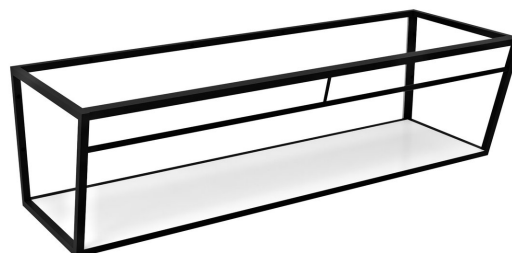

Order code: ARK170

Basic information

Brand: Sapho

Size

Width: 1684 mm

Height: 400 mm

Depth: 490 mm

Properties

Colour: White, Black

Material: MDF, Steel

Installation: Wall-Hung

Package contains: Mounting Kit

Weight / Piece: 31.2 kg

Packaging: 1 Piece

Warranty: 2 years

Technical sheet