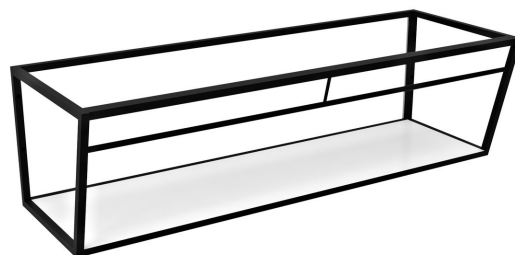

Order code: ARK170

Basic information

Brand: Sapho

Size

Width: 1684 mm

Height: 400 mm

Depth: 490 mm

Properties

Colour: White, Black

Material: MDF, Steel

Installation: Wall-Hung

Package contains: Mounting Kit

Weight / Piece: 31.2 kg

Packaging: 1 Piece

Warranty: 2 years

Technical sheet