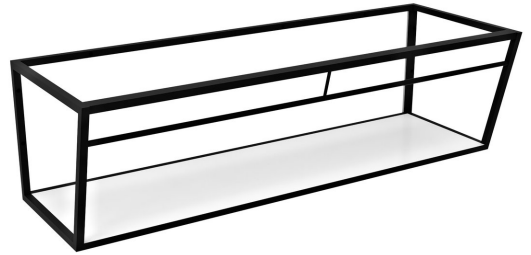

## ARUBA Bracket with Shelf 168,4x40x49 cm, black matt

Order code: ARK170

### Size

Width: 1684 mm

Height: 400 mm

Depth: 490 mm

### Properties

Colour: White, Black

Material: MDF, Steel

Warranty: 2 years