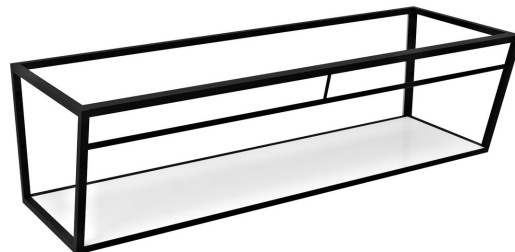

Order code: ARK160

Basic information

Brand: Sapho

Size

Width: 1584 mm

Height: 400 mm

Depth: 490 mm

Properties

Colour: White, Black

Material: MDF, Steel

Installation: Wall-Hung

Package contains: Mounting Kit

Weight / Piece: 29.4 kg

Packaging: 1 Piece

Warranty: 2 years

Technical sheet