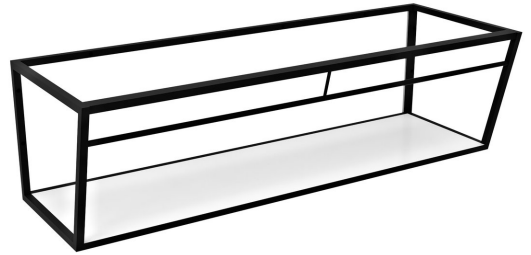

ARUBA Bracket with Shelf 158,4x40x49 cm, black matt

Order code: ARK160

Size

Width: 1584 mm

Height: 400 mm

Depth: 490 mm

Properties

Colour: White, Black

Material: MDF, Steel

Warranty: 2 years