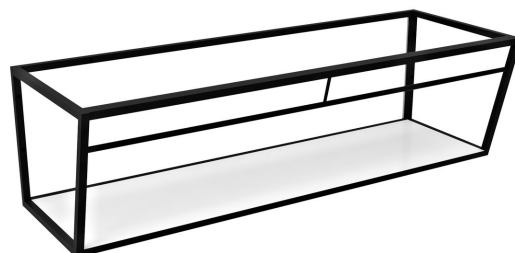

Order code: ARK150

Basic information

Brand: Sapho

Size

Width: 1484 mm

Height: 400 mm

Depth: 490 mm

Properties

Colour: White, Black

Material: MDF, Steel

Installation: Wall-Hung

Package contains: Mounting Kit

Weight / Piece: 27.5 kg

Packaging: 1 Piece

Warranty: 2 years

Technical sheet