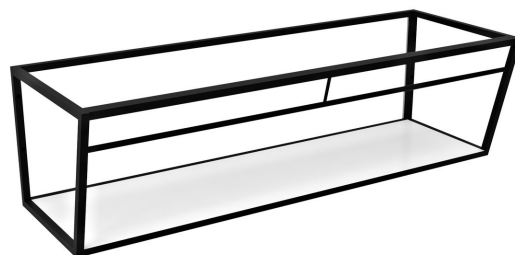

Order code: ARK150

Basic information

Brand: Sapho

Size

Width: 1484 mm

Height: 400 mm

Depth: 490 mm

Properties

Colour: White, Black

Material: MDF, Steel

Installation: Wall-Hung

Package contains: Mounting Kit

Weight / Piece: 27.5 kg

Packaging: 1 Piece

Warranty: 2 years

Technical sheet