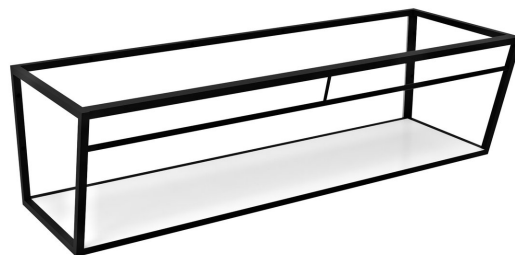

Order code: ARK150

**Size**

Width: 1484 mm

Height: 400 mm

Depth: 490 mm

**Properties**

Colour: White, Black

Material: MDF, Steel