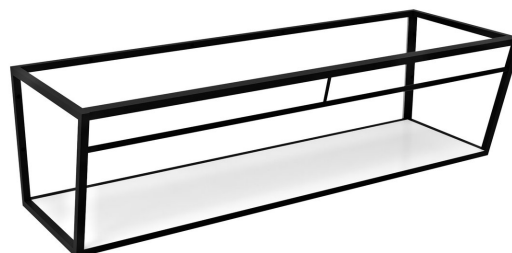

Order code: ARK140

Basic information

Brand: Sapho

Size

Width: 1384 mm

Height: 400 mm

Depth: 490 mm

Properties

Colour: White, Black

Material: MDF, Steel

Installation: Wall-Hung

Package contains: Mounting Kit

Weight / Piece: 25.6 kg

Packaging: 1 Piece

Warranty: 2 years

Technical sheet