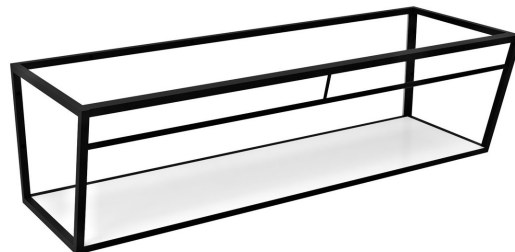

Order code: ARK140

Basic information

Brand: Sapho

Size

Width: 1384 mm

Height: 400 mm

Depth: 490 mm

Properties

Colour: White, Black

Material: MDF, Steel

Installation: Wall-Hung

Package contains: Mounting Kit

Weight / Piece: 25.6 kg

Packaging: 1 Piece

Warranty: 2 years

Technical sheet