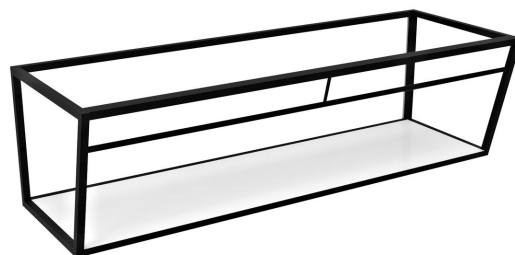

ARUBA Bracket with Shelf 138,4x40x49 cm, black matt

Order code: ARK140

Size

Width: 1384 mm

Height: 400 mm

Depth: 490 mm

Properties

Colour: White, Black

Material: MDF, Steel

Warranty: 2 years