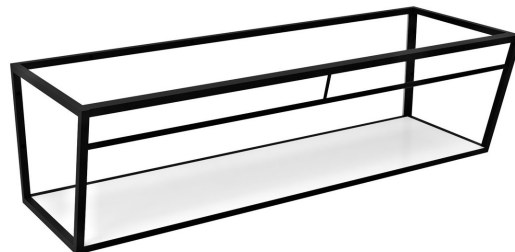

Order code: ARK130

Basic information

Brand: Sapho

Size

Width: 1284 mm

Height: 400 mm

Depth: 490 mm

Properties

Colour: White, Black

Material: MDF, Steel

Installation: Wall-Hung

Package contains: Mounting Kit

Weight / Piece: 23.8 kg

Packaging: 1 Piece

Warranty: 2 years

Technical sheet