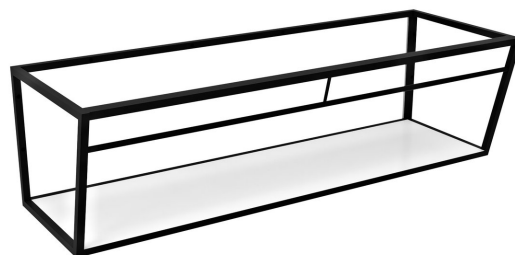

Order code: ARK130

Basic information

Brand: Sapho

Size

Width: 1284 mm

Height: 400 mm

Depth: 490 mm

Properties

Colour: White, Black

Material: MDF, Steel

Installation: Wall-Hung

Package contains: Mounting Kit

Weight / Piece: 23.8 kg

Packaging: 1 Piece

Warranty: 2 years

Technical sheet