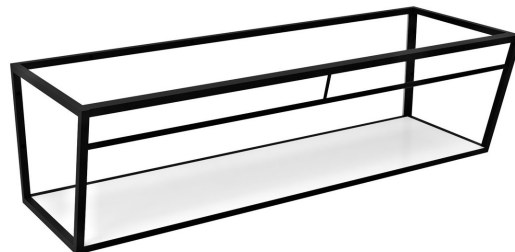

Order code: ARK130

**Basic information**

Brand: Sapho

**Size**

Width: 1284 mm

Height: 400 mm

Depth: 490 mm

**Properties**

Colour: White, Black

Material: MDF, Steel

Installation: Wall-Hung

Package contains: Mounting Kit

Weight / Piece: 23.8 kg

Packaging: 1 Piece

Warranty: 2 years

Technical sheet