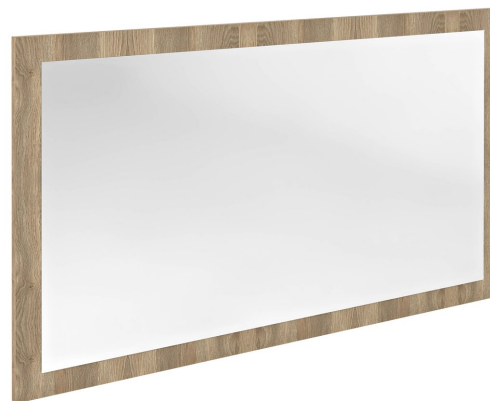

Order code: NX127-2020

Basic information

Brand: Sapho
Series: NIROX

Size

Width: 1200 mm
Height: 700 mm

Properties

Frame colour: Brown
Decor: Texas Oak
Colour options: According to Swatch
Material: MDF/laminate
Mirror type: Framed mirrors
Shape: Rectangle
Weight / Piece: 19.5 kg
Packaging: 1 Piece
Warranty: 2 years