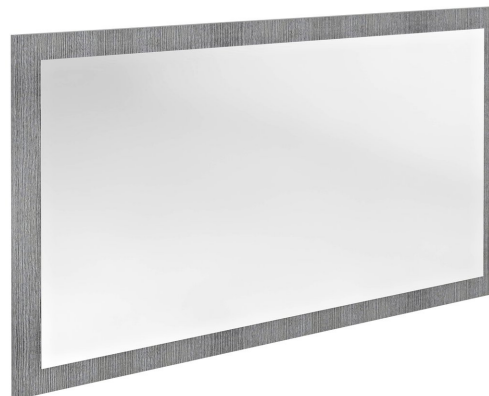

Order code: NX127-1111

Basic information

Brand: Sapho
Series: NIROX

Size

Width: 1200 mm
Height: 700 mm

Properties

Frame colour: Grey
Decor: Oak silver
Colour options: According to Swatch
Material: MDF/laminate
Mirror type: Framed mirrors
Shape: Rectangle
Weight / Piece: 19.5 kg
Packaging: 1 Piece
Warranty: 2 years