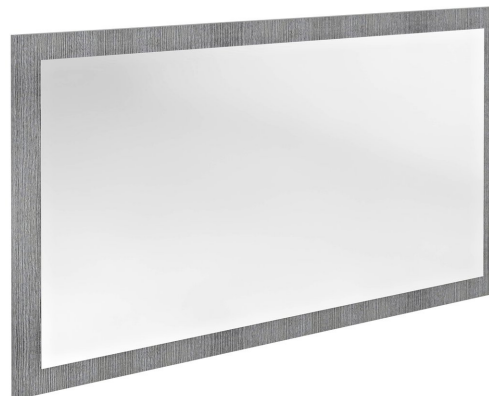

Order code: NX127-1111

Basic information

Brand: Sapho

Series: NIROX

Size

Width: 1200 mm

Height: 700 mm

Properties

Frame colour: Grey

Decor: Oak silver

Colour options: According to Swatch

Material: MDF/laminate

Mirror type: Framed mirrors

Shape: Rectangle

Weight / Piece: 19.5 kg

Packaging: 1 Piece

Warranty: 2 years