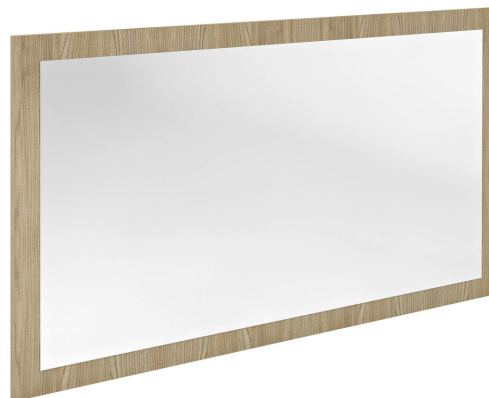

Order code: NX127-1313

Basic information

Brand: Sapho

Series: NIROX

Size

Width: 1200 mm

Height: 700 mm

Properties

Frame colour: Beige

Decor: Elm Bardini

Colour options: According to Swatch

Material: MDF/laminate

Mirror type: Framed mirrors

Shape: Rectangle

Weight / Piece: 19.5 kg

Packaging: 1 Piece

Warranty: 2 years