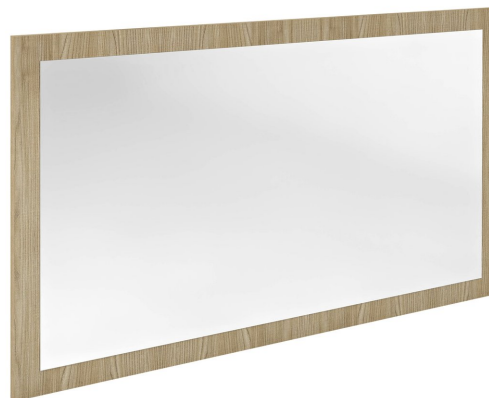

Order code: NX127-1313

Basic information

Brand: Sapho
Series: NIROX

Size

Width: 1200 mm
Height: 700 mm

Properties

Frame colour: Beige
Decor: Elm Bardini
Colour options: According to Swatch
Material: MDF/laminate
Mirror type: Framed mirrors
Shape: Rectangle
Weight / Piece: 19.5 kg
Packaging: 1 Piece
Warranty: 2 years