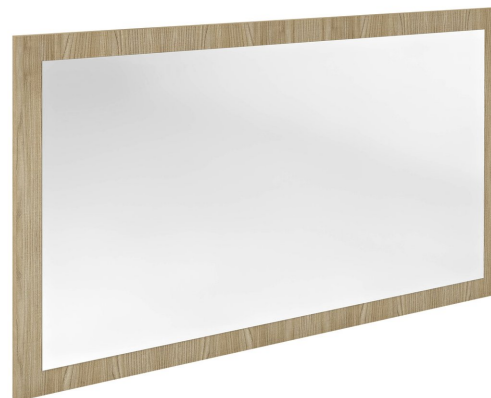

Order code: NX127-1313

Basic information

Brand: Sapho
Series: NIROX

Size

Width: 1200 mm
Height: 700 mm

Properties

Frame colour: Beige
Decor: Elm Bardini
Colour options: According to Swatch
Material: MDF/laminate
Mirror type: Framed mirrors
Shape: Rectangle
Weight / Piece: 19.5 kg
Packaging: 1 Piece
Warranty: 2 years