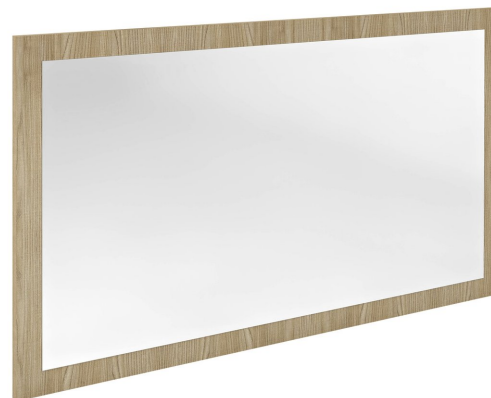

Order code: NX127-1313

Basic information

Brand: Sapho

Series: NIROX

Size

Width: 1200 mm

Height: 700 mm

Properties

Frame colour: Beige

Decor: Elm Bardini

Colour options: According to Swatch

Material: MDF/laminate

Mirror type: Framed mirrors

Shape: Rectangle

Weight / Piece: 19.5 kg

Packaging: 1 Piece

Warranty: 2 years