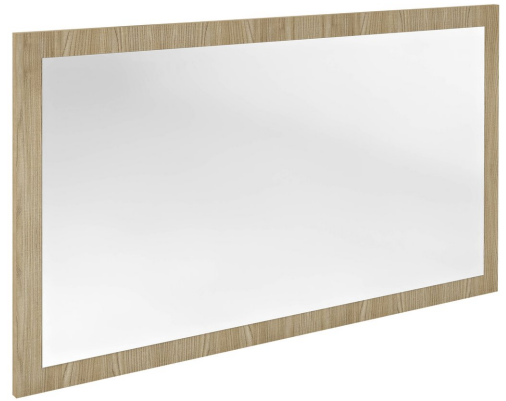

NIROX mirror with frame 120x70cm, Elm Bardini

Order code: NX127-1313

Size

Width: 1200 mm

Height: 700 mm

Properties

Warranty: 2 years

Decor: Elm Bardini

Material: MDF/laminate

Technical sheet