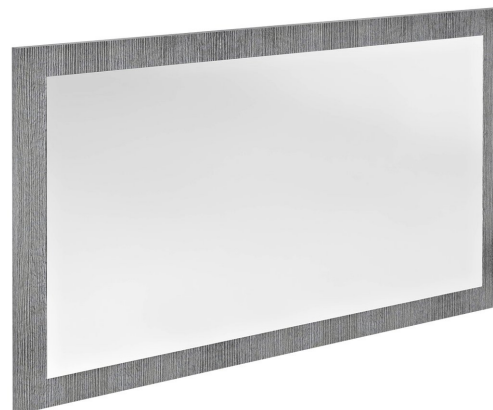

Order code: NX106-1111

**Basic information**

Brand: Sapho  
Series: NIROX

**Size**

Width: 1000 mm  
Height: 600 mm

**Properties**

Frame colour: Grey  
Decor: Oak silver  
Colour options: According to Swatch  
Material: MDF/laminate  
Mirror type: Framed mirrors  
Shape: Rectangle  
Equipment: Swivel  
Weight / Piece: 11.0 kg  
Packaging: 1 Piece  
Warranty: 2 years