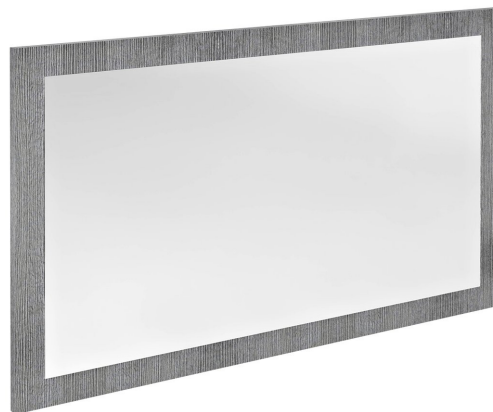

Order code: NX106-1111

Basic information

Brand: Sapho
Series: NIROX

Size

Width: 1000 mm
Height: 600 mm

Properties

Frame colour: Grey
Decor: Oak silver
Colour options: According to Swatch
Material: MDF/laminate
Mirror type: Framed mirrors
Shape: Rectangle
Equipment: Swivel
Weight / Piece: 11.0 kg
Packaging: 1 Piece
Warranty: 2 years