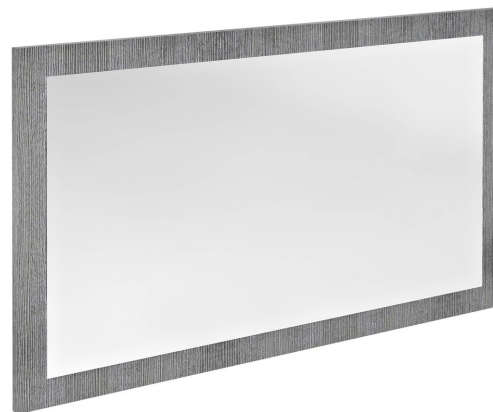

Order code: NX106-1111

Basic information

Brand: Sapho
Series: NIROX

Size

Width: 1000 mm
Height: 600 mm

Properties

Frame colour: Grey
Decor: Oak silver
Colour options: According to Swatch
Material: MDF/laminate
Mirror type: Framed mirrors
Shape: Rectangle
Equipment: Swivel
Weight / Piece: 11.0 kg
Packaging: 1 Piece
Warranty: 2 years