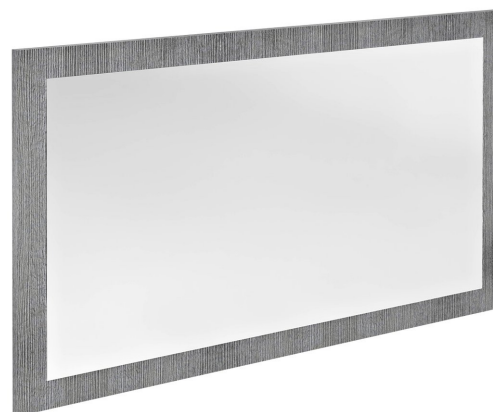

Order code: NX106-1111

**Basic information**

Brand: Sapho  
Series: NIROX

**Size**

Width: 1000 mm  
Height: 600 mm

**Properties**

Frame colour: Grey  
Decor: Oak silver  
Colour options: According to Swatch  
Material: MDF/laminate  
Mirror type: Framed mirrors  
Shape: Rectangle  
Equipment: Swivel  
Weight / Piece: 11.0 kg  
Packaging: 1 Piece  
Warranty: 2 years