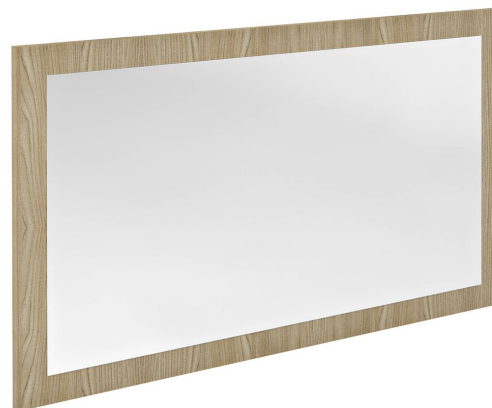

Order code: NX106-1313

Basic information

Brand: Sapho
Series: NIROX

Size

Width: 1000 mm
Height: 600 mm

Properties

Frame colour: Beige
Decor: Elm Bardini
Colour options: According to Swatch
Material: MDF/laminate
Mirror type: Framed mirrors
Shape: Rectangle
Equipment: Swivel
Weight / Piece: 11.0 kg
Packaging: 1 Piece
Warranty: 2 years