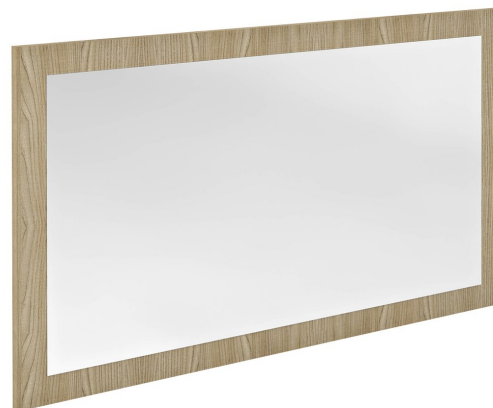

Order code: NX106-1313

Basic information

Brand: Sapho
Series: NIROX

Size

Width: 1000 mm
Height: 600 mm

Properties

Frame colour: Beige
Decor: Elm Bardini
Colour options: According to Swatch
Material: MDF/laminate
Mirror type: Framed mirrors
Shape: Rectangle
Equipment: Swivel
Weight / Piece: 11.0 kg
Packaging: 1 Piece
Warranty: 2 years