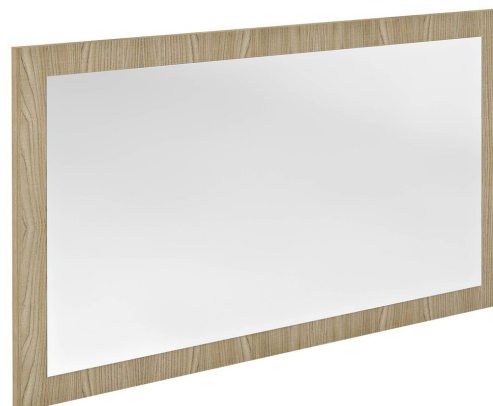

NIROX mirror with frame 1000x600mm, Elm Bardini

Order code: NX106-1313

Size

Width: 1000 mm

Height: 600 mm

Properties

Decor: Elm Bardini

Material: MDF/laminate

Warranty: 2 years