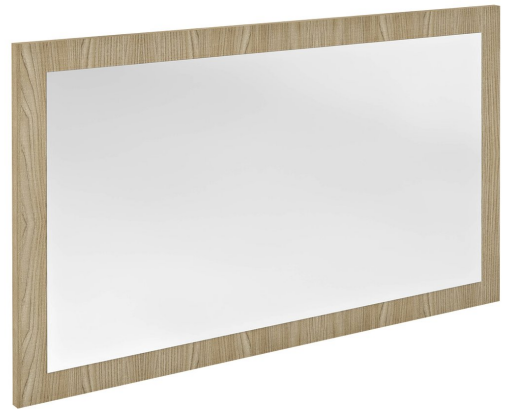

NIROX mirror with frame 100x60cm, Elm Bardini

Order code: NX106-1313

Size

Width: 1000 mm

Height: 600 mm

Properties

Decor: Elm Bardini

Material: MDF/laminate

Warranty: 2 years