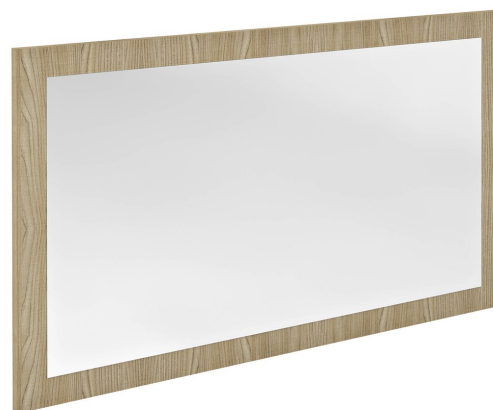

NIROX mirror with frame 100x60cm, Elm Bardini

Order code: NX106-1313

Size

Width: 1000 mm

Height: 600 mm

Properties

Decor: Elm Bardini

Material: MDF/laminate

Warranty: 2 years