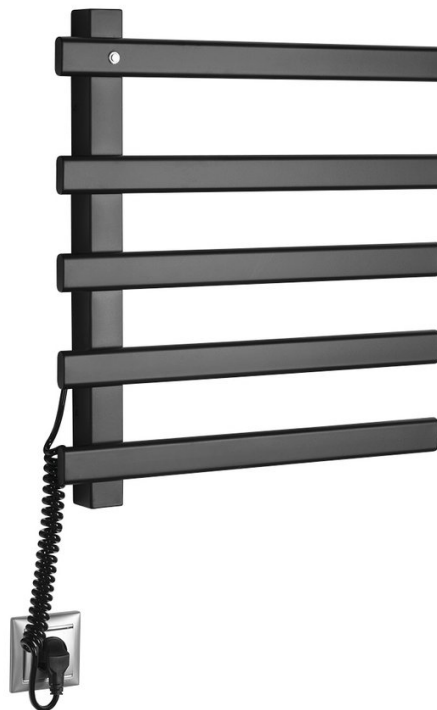

**ELCOR electric towel radiator 480x520x50 mm, 63 W,
black matt**

Order code: EB530

Basic information

Brand: Sapho
Series: ELCOR

Size

Width: 480 mm
Height: 520 mm
Depth: 50 mm

Properties

Colour: Black matt
Material: Stainless steel
Shape: E-Shape
Heating type: Electric heating integrated in radiator
Power input: 63 W
Weight / Piece: 7.6 kg
Packaging: 1 Piece
Warranty: 2 years