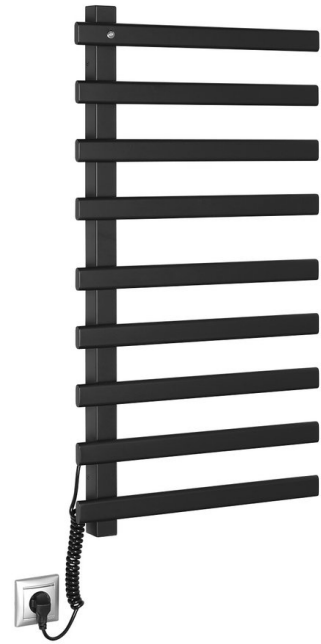

ELCOR electric towel radiator 480x920x50 mm, 128 W, black matt

Order code: EB460

Size

Width: 480 mm

Height: 920 mm

Depth: 50 mm

Properties

Colour: Black matt

Material: Stainless steel

Warranty: 2 years