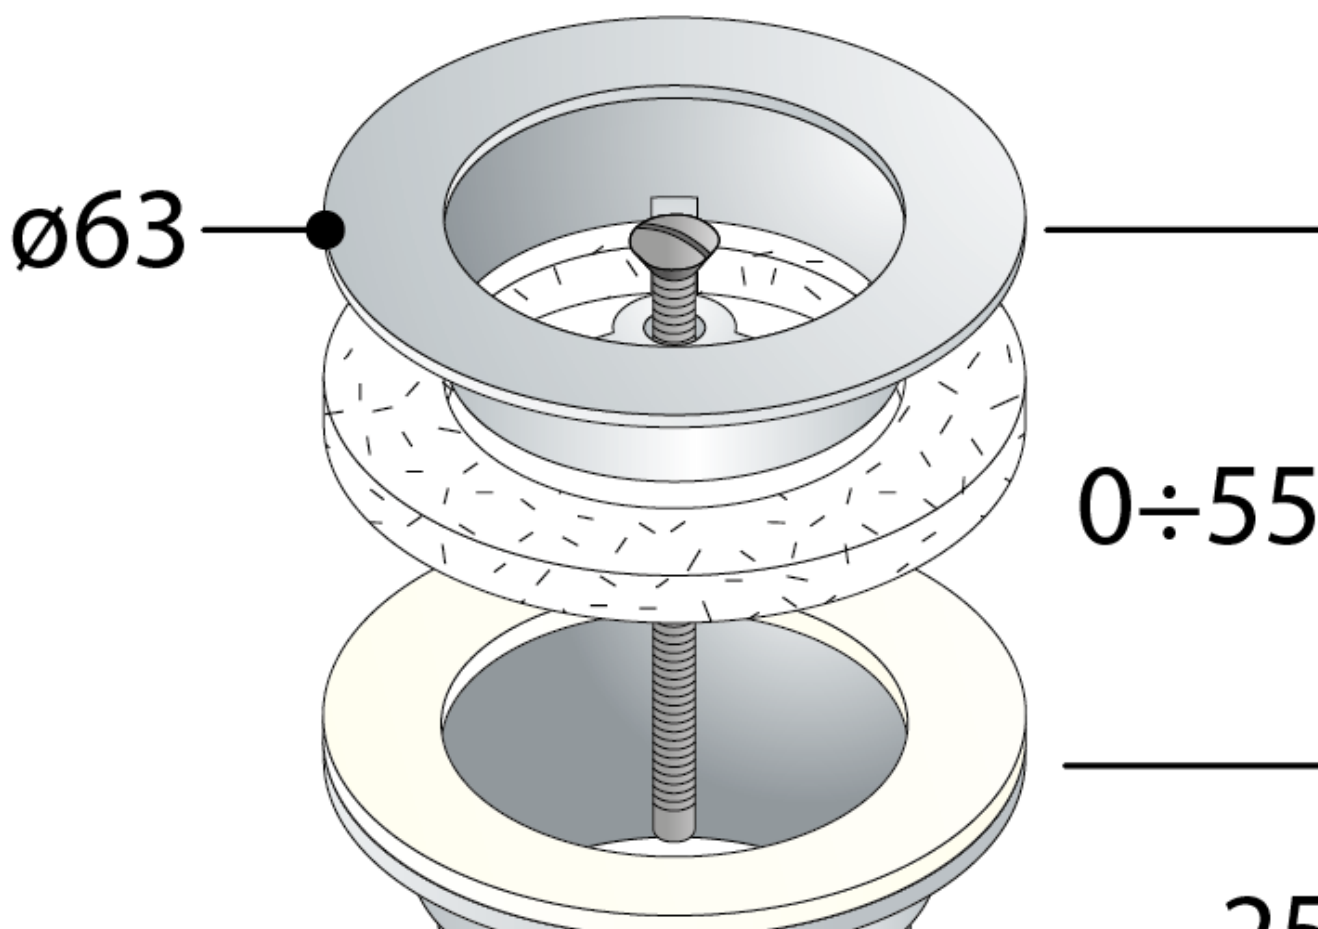

Order code: 542.742.5B

Basic information

Brand: Omp Tea

Properties

Colour: Black

Material: Brass

Thread size: 5/4"

Washbasin thickness: 10-55 mm

Equipment: Unslotted for basins without overflow,
Unslotted for basins with overflow

Weight / Piece: 0.285 kg

Packaging: 1 Piece

Warranty: 2 years

Technical sheet

1"1/4

25