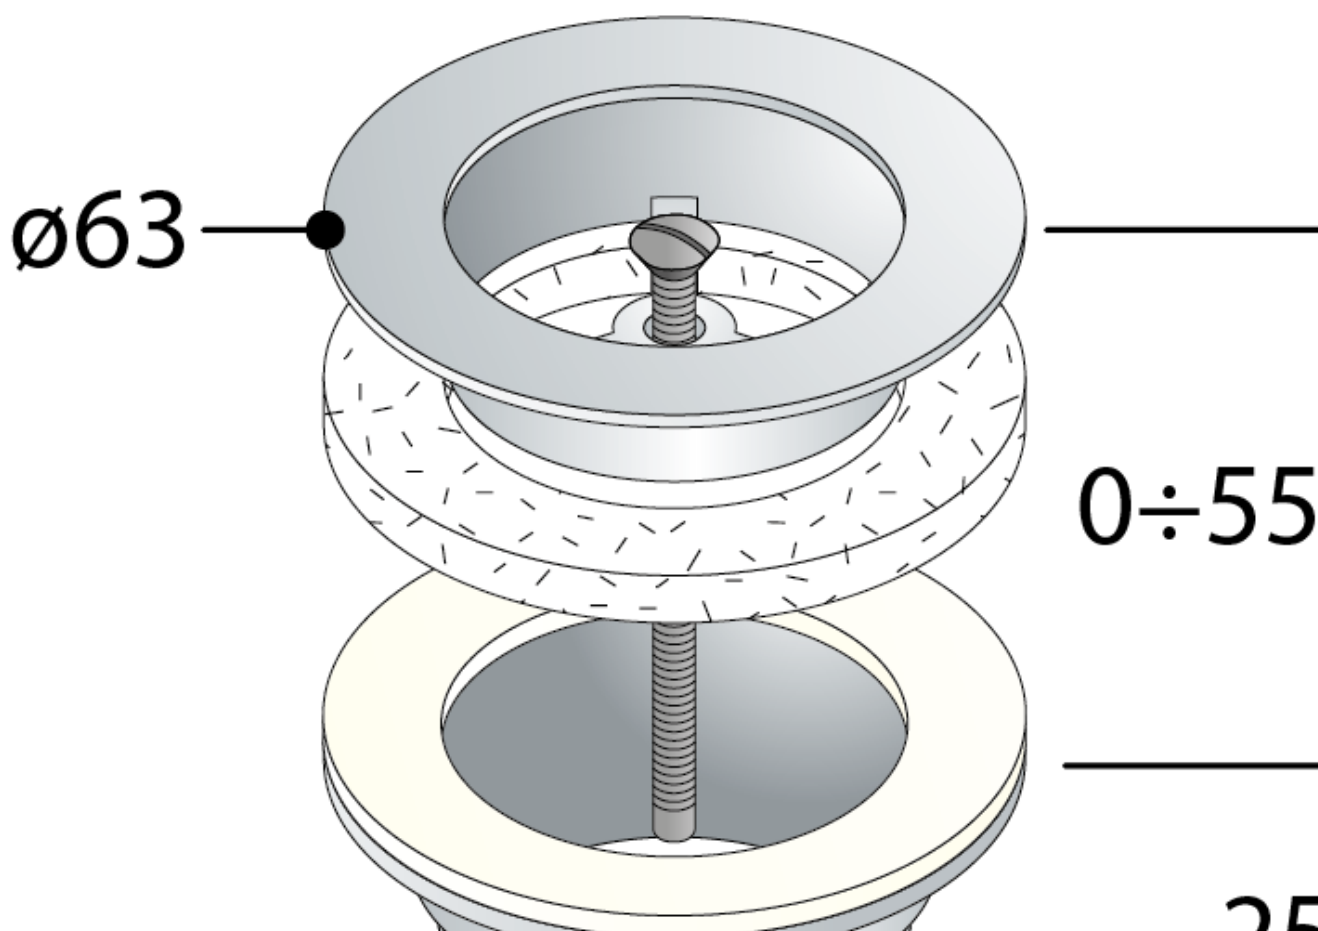

Order code: 542.742.5B

**Basic information**

Brand: Omp Tea

**Properties**

Colour: Black

Material: Brass

Thread size: 5/4"

Washbasin thickness: 10-55 mm

Equipment: Unslotted for basins without overflow,  
Unslotted for basins with overflow

Weight / Piece: 0.285 kg

Packaging: 1 Piece

Warranty: 2 years

Technical sheet

1"1/4

25