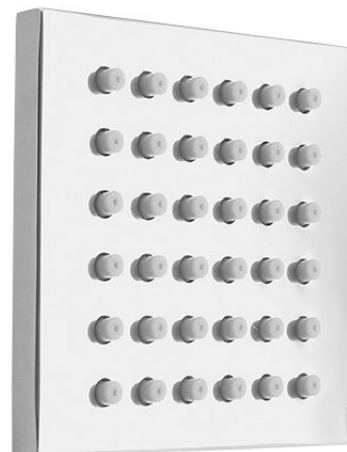

Wall Mounted Square Shower Body Jet, chrome

Order code: AQ216

Basic information

Brand: Sapho

Size

Width: 102 mm

Height: 102 mm

Depth: 8 mm

Properties

Colour: Chrome

Material: Brass

Shape: Square

Installation: Wall-mounted

Equipment: AntiCalc

Weight / Piece: 0.45 kg

Packaging: 1 Piece

Warranty: 2 years