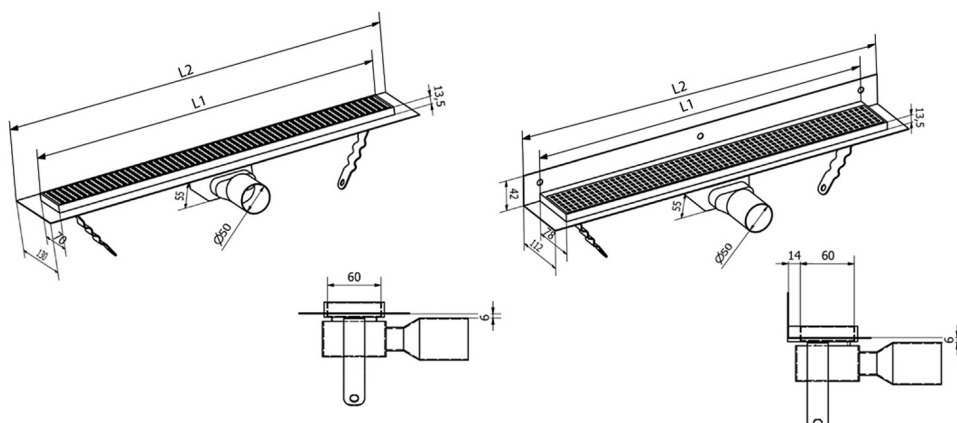

MANUS PIASTRA stainless steel floor drain with grate for tiles , wall-mounted, L-1250, DN50

Order code: GMP98

Size

Length: 1250 mm

Width: 112 mm

Height: 55 mm

Properties

Colour: Stainless steel

Material: Stainless steel

Warranty: 2 years

Technical sheet

Instalační rozměry							
L1 (mm)	590	690	790	890	990	1 090	1 190
L2 (mm)	650	750	850	950	1 050	1 150	1 250