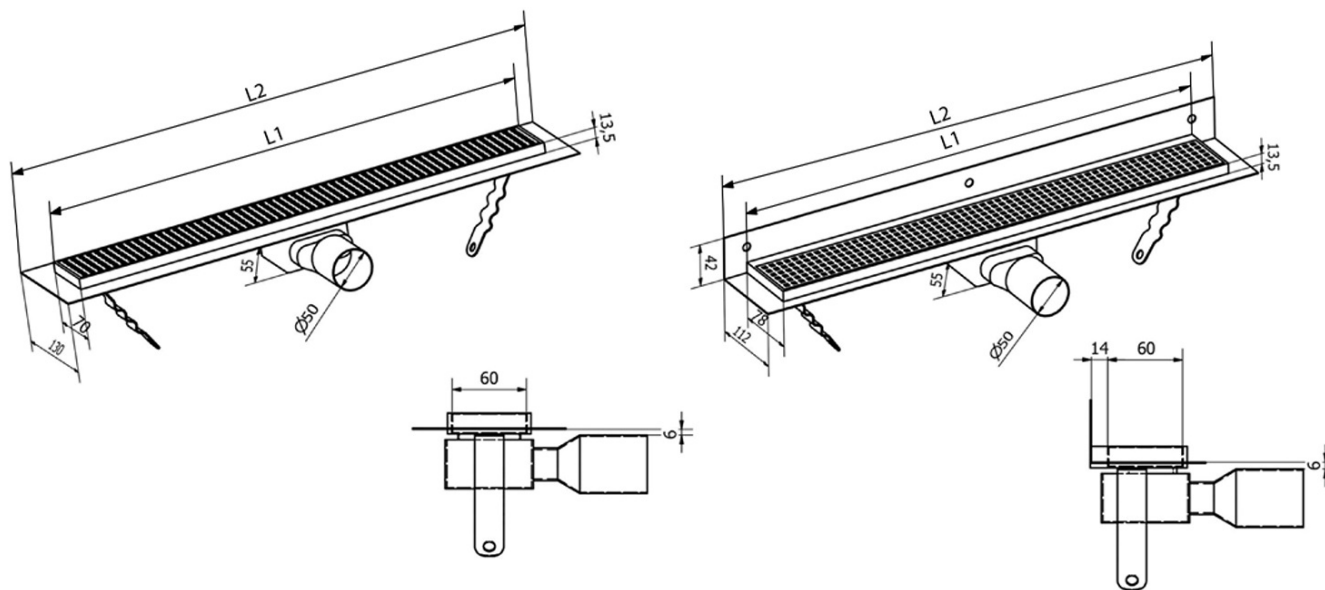

MANUS PIASTRA stainless steel floor drain with grate for tiles, wall-mounted, L-1150, DN50

Order code: GMP97

Basic information

Brand: Gelco
Series: MANUS

Size

Length: 1150 mm
Width: 112 mm
Height: 55 mm

Properties

Colour: Stainless steel
Material: Stainless steel
Installation: For tiles - wall mounted
Waste diameter: 50 mm
Shower channel length from: 1150 mm
Shower channel length to: 1150 mm
Weight / Piece: 3.525 kg
Packaging: 1 Piece
Warranty: 2 years

Spare parts

MANUS rubber seal O-ring (Order code: NDGM1)
MANUS - waste trap for Manus (Order code: NDGM2)
MANUS - rubber stopper (Order code: NDGM3)

MANUS PIASTRA stainless steel floor drain with grate for tiles, wall-mounted, L-1150, DN50

Technical sheet

Instalační rozměry							
L1 (mm)	590	690	790	890	990	1 090	1 190
L2 (mm)	650	750	850	950	1 050	1 150	1 250