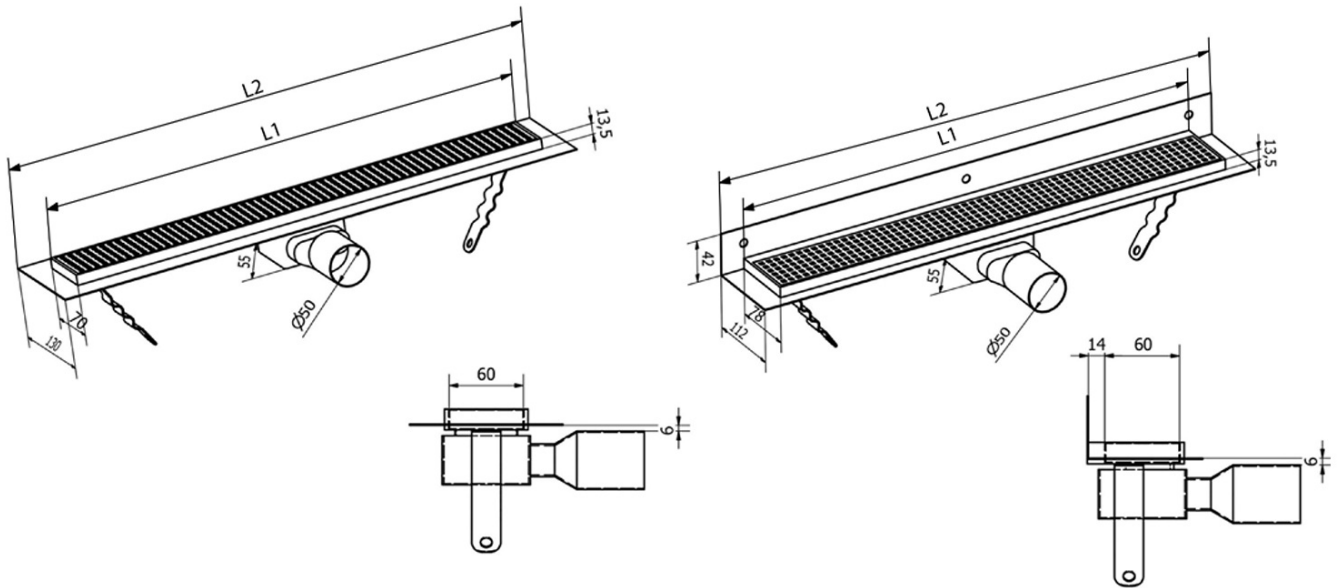

## Size

Length: 1050 mm  
Width: 112 mm  
Height: 55 mm

## Properties

Colour: Stainless steel  
Material: Stainless steel  
Installation: For tiles - wall mounted  
Waste diameter: 50 mm  
Shower channel length from: 1050 mm  
Shower channel length to: 1050 mm  
Weight / Piece: 3.525 kg  
Packaging: 1 Piece  
Warranty: 2 years

## Spare parts

MANUS rubber seal O-ring (Order code: NDGM1)  
MANUS - waste trap for Manus (Order code: NDGM2)  
MANUS - rubber stopper (Order code: NDGM3)

**MANUS PIASTRA stainless steel floor drain with grate for tiles, wall-mounted, L-1050, DN50**

**Technical sheet**

Instalační rozměry							
L1 (mm)	590	690	790	890	990	1 090	1 190
L2 (mm)	650	750	850	950	1 050	1 150	1 250