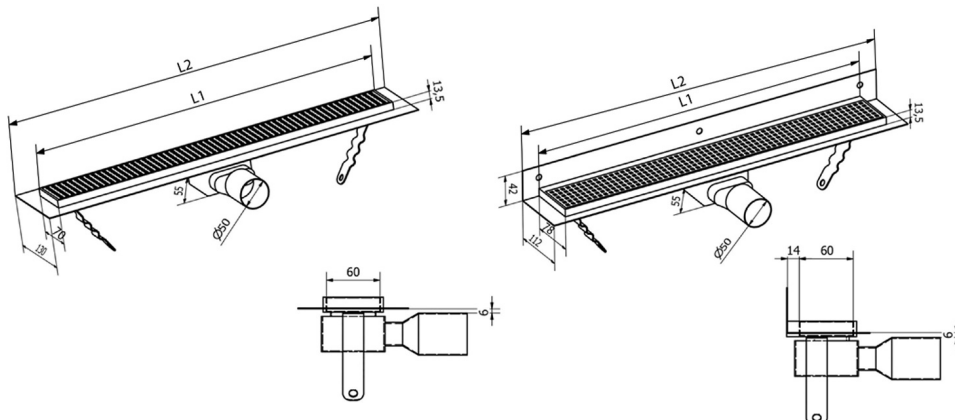

MANUS PIASTRA stainless steel floor drain with grate for tiles, wall-mounted, L-1050, DN50

Order code: GMP96

Size

Length: 1050 mm
 Width: 112 mm
 Height: 55 mm

Properties

Colour: Stainless steel
 Material: Stainless steel
 Warranty: 2 years

Technical sheet

Instalační rozměry							
L1 (mm)	590	690	790	890	990	1 090	1 190
L2 (mm)	650	750	850	950	1 050	1 150	1 250