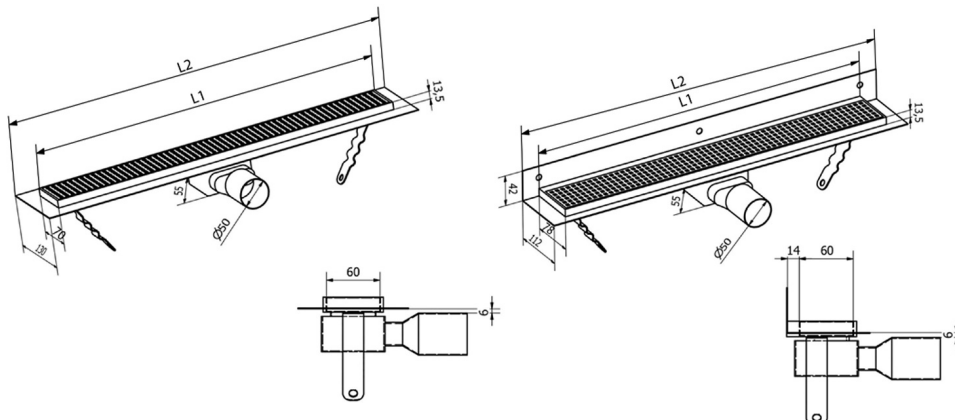

MANUS PIASTRA stainless steel floor drain with grate for tiles, wall-mounted, L-950, DN50

Order code: GMP95

Size

Length: 950 mm
 Width: 112 mm
 Height: 55 mm

Properties

Colour: Stainless steel
 Material: Stainless steel
 Warranty: 2 years

Technical sheet

Instalační rozměry							
L1 (mm)	590	690	790	890	990	1 090	1 190
L2 (mm)	650	750	850	950	1 050	1 150	1 250