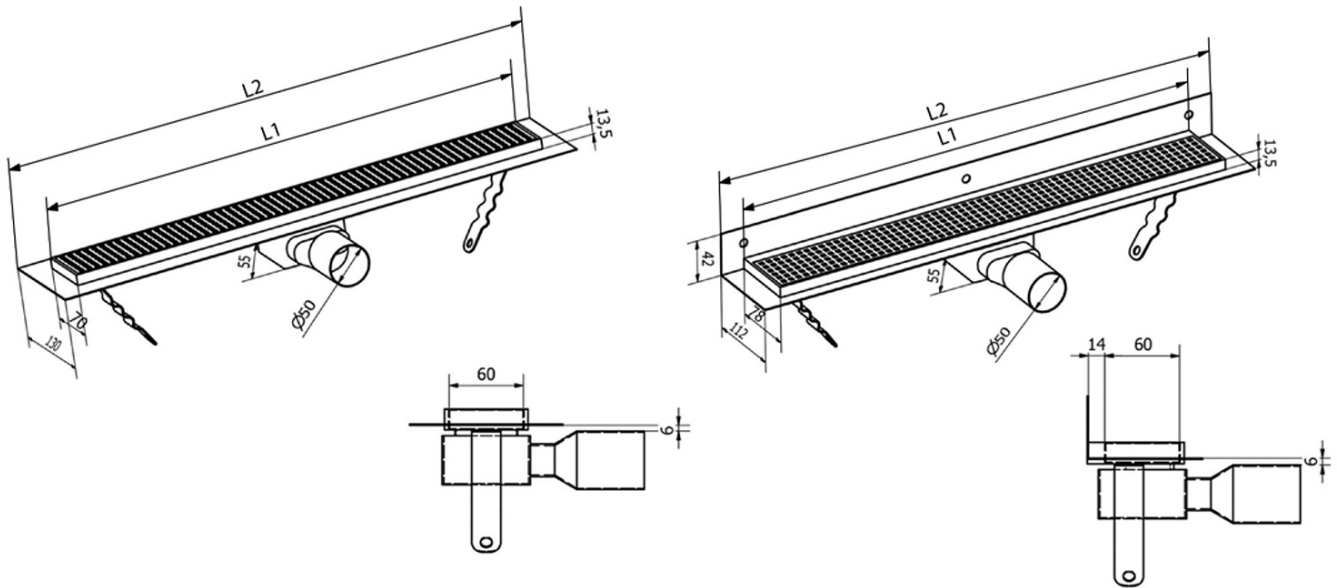

MANUS ONDA stainless steel floor drain with grate, wall-mounted, L-1250, DN50, black matt

Order code: GMO28B

Basic information

Brand: Gelco
Series: MANUS

Size

Length: 1250 mm
Width: 112 mm
Height: 55 mm

Properties

Colour: Black
Material: Stainless steel
Installation: Against the wall - grate
Waste diameter: 50 mm
Shower channel length from: 1250 mm
Shower channel length to: 1250 mm
Weight / Piece: 3.525 kg
Packaging: 1 Piece
Warranty: 2 years

Spare parts

MANUS rubber seal O-ring (Order code: NDGM1)
MANUS siphon for floor drains (Order code: NDGM2)
MANUS - rubber stopper (Order code: NDGM3)

Technical sheet

Instalační rozměry							
L1 (mm)	590	690	790	890	990	1 090	1 190
L2 (mm)	650	750	850	950	1 050	1 150	1 250