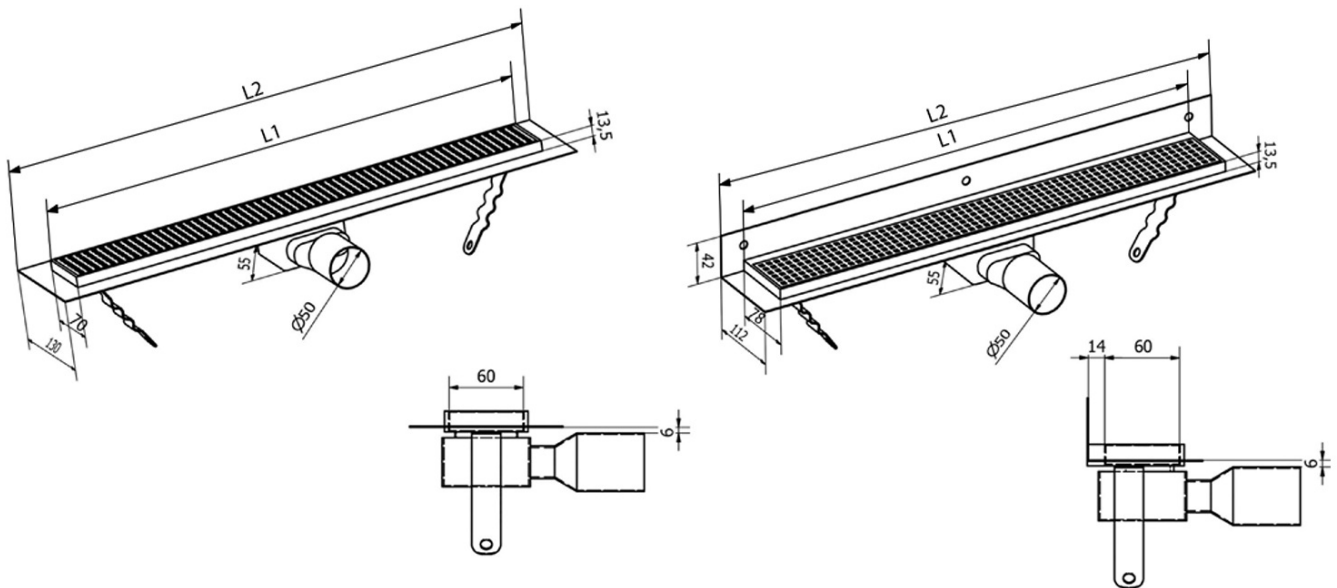

## Size

Length: 1150 mm  
Width: 112 mm  
Height: 55 mm

## Properties

Colour: Black  
Material: Stainless steel  
Installation: Against the wall - grate  
Waste diameter: 50 mm  
Shower channel length from: 1150 mm  
Shower channel length to: 1150 mm  
Weight / Piece: 3.255 kg  
Packaging: 1 Piece  
Warranty: 2 years

## Spare parts

MANUS rubber seal O-ring (Order code: NDGM1)  
MANUS siphon for floor drains (Order code: NDGM2)  
MANUS - rubber stopper (Order code: NDGM3)

Technical sheet

Instalační rozměry							
L1 (mm)	590	690	790	890	990	1 090	1 190
L2 (mm)	650	750	850	950	1 050	1 150	1 250